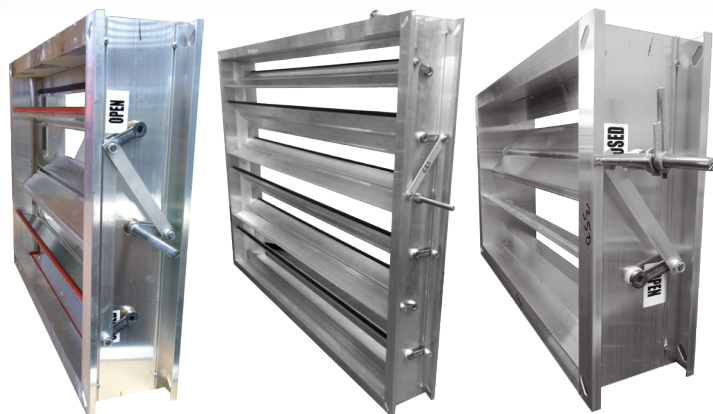

RAYFLOW™

Volume Control Dampers

Offer great service and quick turn
around on Motorised and Manual

20 Facts about Australian Sport that will shock you

1. Don Bradman's career average was 99.94. The next highest is around 60.
2. AFL was popularised (mostly) in Sydney by Tom Wills.
3. Tom Wills also captained a team of Aboriginal cricketers from western Victoria during a Boxing Day cricket match at the MCG in 1866, to 10,000 spectators.
4. It is believed the Aboriginal game of Mangrook inspired many of the rules for AFL.
5. In 2006, 37 Victorians were admitted to hospitals while 8 people visited emergency departments for lawn bowls-related injuries.
6. The American 4 X 100 meters freestyle relay swim team had never been defeated until the 2000 Olympics when they were beaten by Australia.
7. The Socceroos have the world record for largest margin of victory in an international soccer match, beating American Samoa 31-0. That's around one goal every THREE MINUTES.
8. In 1974, man of the match for an Amco Cup match got a new pair of jeans!
9. In 1993 a pig was released onto the field during an AFL match between the Sydney Swans and St. Kilda.
10. Manly Sea Eagles player Matt Ballin has been in three NRL Grand Finals, touched the ball 247 times, and has never made an error.
11. In 1889, wrestling on horseback was a sport.
12. In 1915, St. Kilda Football Club changed its colours from red white and black - which were the same colours associated with Germany at the time - to red, yellow and black, corresponding with those of Belgium, an ally.
13. The club returned to its old colour in 1923, after the First World War had settled.
14. Australian tennis champion Ken Rosewall didn't have to join the Army in 1953. He had a medical skin condition that made it impossible for him to wear regulation army boots.
15. As of 2011, women make up 9% of all sports coverage in Australian TV news and current affairs.
16. Sharelle McMahon scored the winning goal for Australia in the 1999 netball World Cup final, with only one second left on the clock.
17. The Australian Rules season of 1916 only had four competing teams. Because of this, Fitzroy was able to win both the wooden spoon (losing 9 of their 12 matches) and the premiership (winning their 3 finals matches).
18. Hawthorn Football Club were originally called the Mayblossoms.
19. Carlton players Doug Fraser and Alex Lang were found guilty of bribery in 1910 and suspended for 99 weeks, the longest ever suspension.
20. In 1868, the first Australian touring cricket team to play in England was a representative Aboriginal team.

Open Weekdays 7:00am-4:30pm

www.airadditions.com.au

*Prices exclude GST

WA Branch Address:

- 2 Prosperity Ave, Wangara WA 6065
- E: wangara@scholzgroup.com.au

1300 301 960