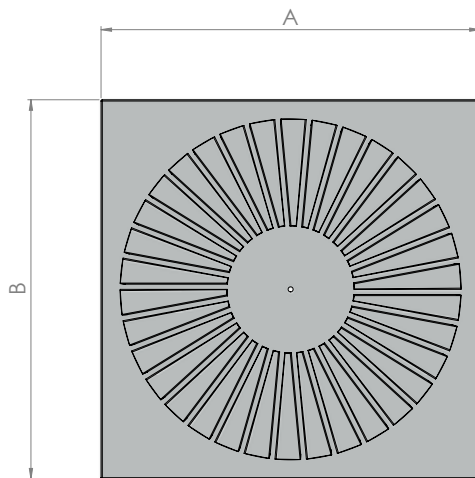

### Stock Sizes

CDSW5959 (595 x 595)

### Explanation of Part Number Structure

Product Group	Size (A x B)
Ceiling Diffuser Swirl	595mm x 595mm
CDSW	5959
<b>CDSW5959</b>	

**RAYFLOW™**  
grilles and diffusers

10

10

10 day turnaround\*  
10 year quality guarantee\*

## Product Dimensions

PART NO.	FACE		NOMINAL NECK	EXACT NECK	PENETRATION DEPTH	FLANGE THICKNESS	FLANGE
	A	B	C/D	E/F	G	H	I
<b>CDSW5959</b>	595	595	540 diam.	538 diam.	24	12	30

*Drawing dimensions in millimetres*