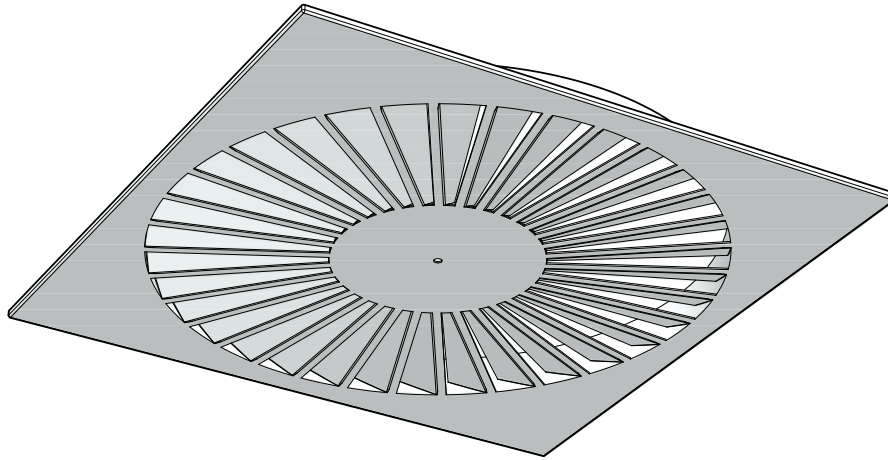

### Features

- Used for supply air
- Ceiling mounted
- Steel construction
- Powdercoat finish
- Standard colour is white
- Energy efficient design
- Aesthetically pleasing appearance

### Stock Sizes

CDSW5959 (595 x 595)

### Explanation of Part Number Structure

Product Group	Size (A x B)
Ceiling Diffuser Swirl	595mm x 595mm
CDSW	5959
<b>CDSW5959</b>	

**RAYFLOW™**  
grilles and diffusers

10

10

10 day turnaround\*  
10 year quality guarantee\*

## Product Dimensions

PART NO.	FACE		NOMINAL NECK	EXACT NECK	PENETRATION DEPTH	FLANGE THICKNESS	FLANGE
	A	B	C/D	E/F	G	H	I
<b>CDSW5959</b>	595	595	540 diam.	538 diam.	24	12	30

*Drawing dimensions in millimetres*