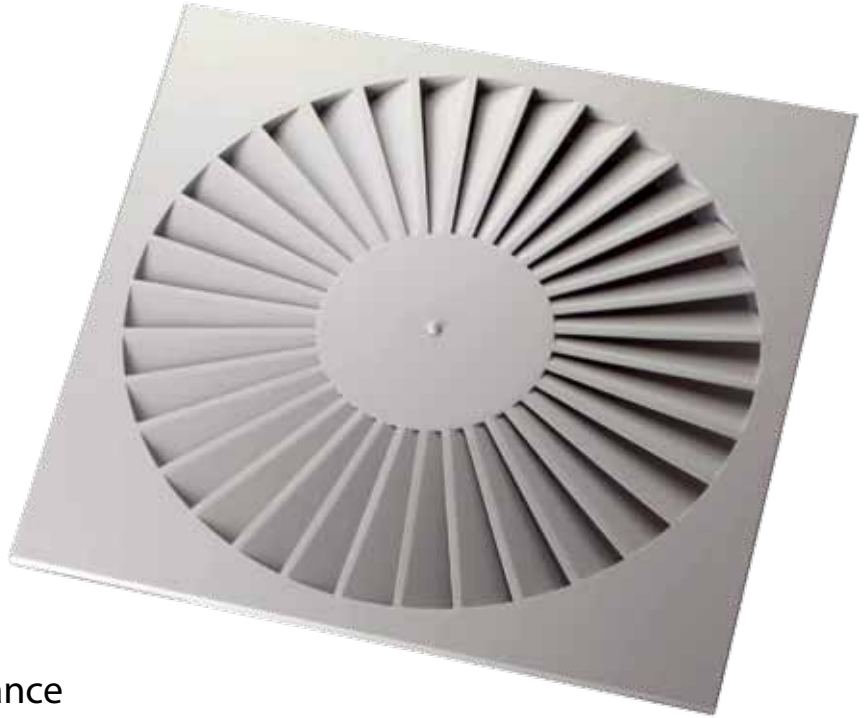

# Swirl Diffuser

## Technical Specification Sheet Swirl Diffuser Range of Products

### Features

- Used for supply air
- Ceiling mounted
- Steel construction
- Powdercoat finish
- Standard colour is white
- Energy efficient design
- Aesthetically pleasing appearance

### Stock Sizes

CDSW5959 (595 x 595)