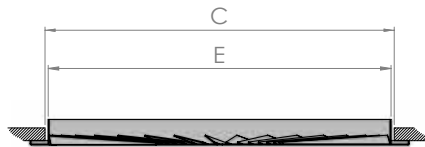

### Explanation of Part Number Structure

Product Group	Size (A x B)
Ceiling Diffuser Swirl	595mm x 595mm
CDSW	5959
<b>CDSW5959</b>	

**RAYFLOW™**  
grilles and diffusers

10

10

10 day turnaround\*  
10 year quality guarantee\*

## Product Dimensions

PART NO.	FACE		NOMINAL NECK	EXACT NECK	PENETRATION DEPTH	FLANGE THICKNESS	FLANGE
	A	B	C/D	E/F	G	H	I
<b>CDSW5959</b>	595	595	540 diam.	538 diam.	24	12	30

*Drawing dimensions in millimetres*