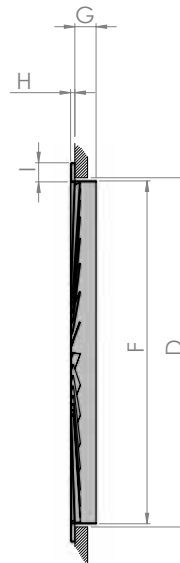

### Stock Sizes

CDSW5959 (595 x 595)

### Explanation of Part Number Structure

Product Group	Size (A x B)
Ceiling Diffuser Swirl	595mm x 595mm
CDSW	5959
<b>CDSW5959</b>	

**RAYFLOW™**  
grilles and diffusers

10

10

10 day turnaround\*  
10 year quality guarantee\*

## Product Dimensions

PART NO.	FACE		NOMINAL NECK	EXACT NECK	PENETRATION DEPTH	FLANGE THICKNESS	FLANGE
	A	B	C/D	E/F	G	H	I
<b>CDSW5959</b>	595	595	540 diam.	538 diam.	24	12	30

*Drawing dimensions in millimetres*